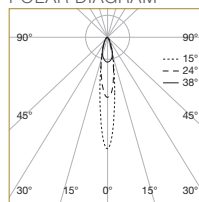

PENDANT LIGHT 12W

POLAR DIAGRAM